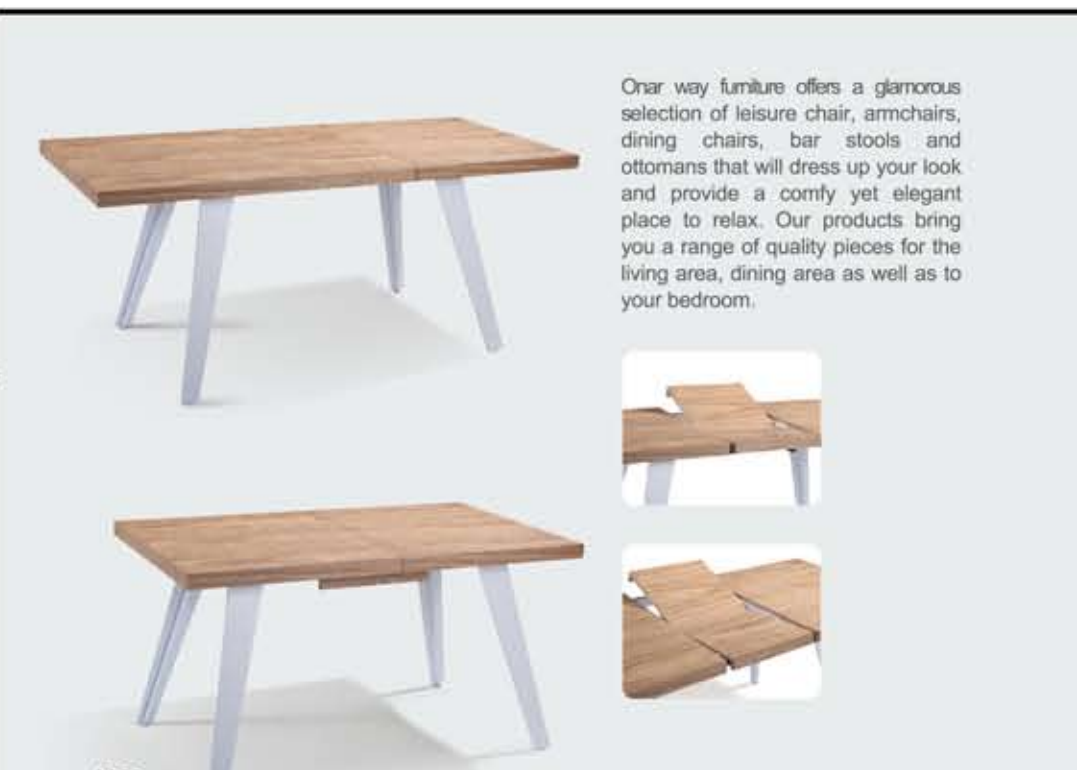

A689

B687

Our modern furnitures are the perfect pieces to complete your look. From stylish chair to dining table, handy coffee and side tables, these ranges offer the best in clean, modern and fresh design to suit any interior. Go for fresh neutrals for a clean look, or choose a colourful piece to brighten up your look.

B689

B688

B687-A

B687-A

A688

Onar way furniture offers a glamorous selection of leisure chair, armchairs, dining chairs, bar stools and ottomans that will dress up your look and provide a comfy yet elegant place to relax. Our products bring you a range of quality pieces for the living area, dining area as well as to your bedroom.