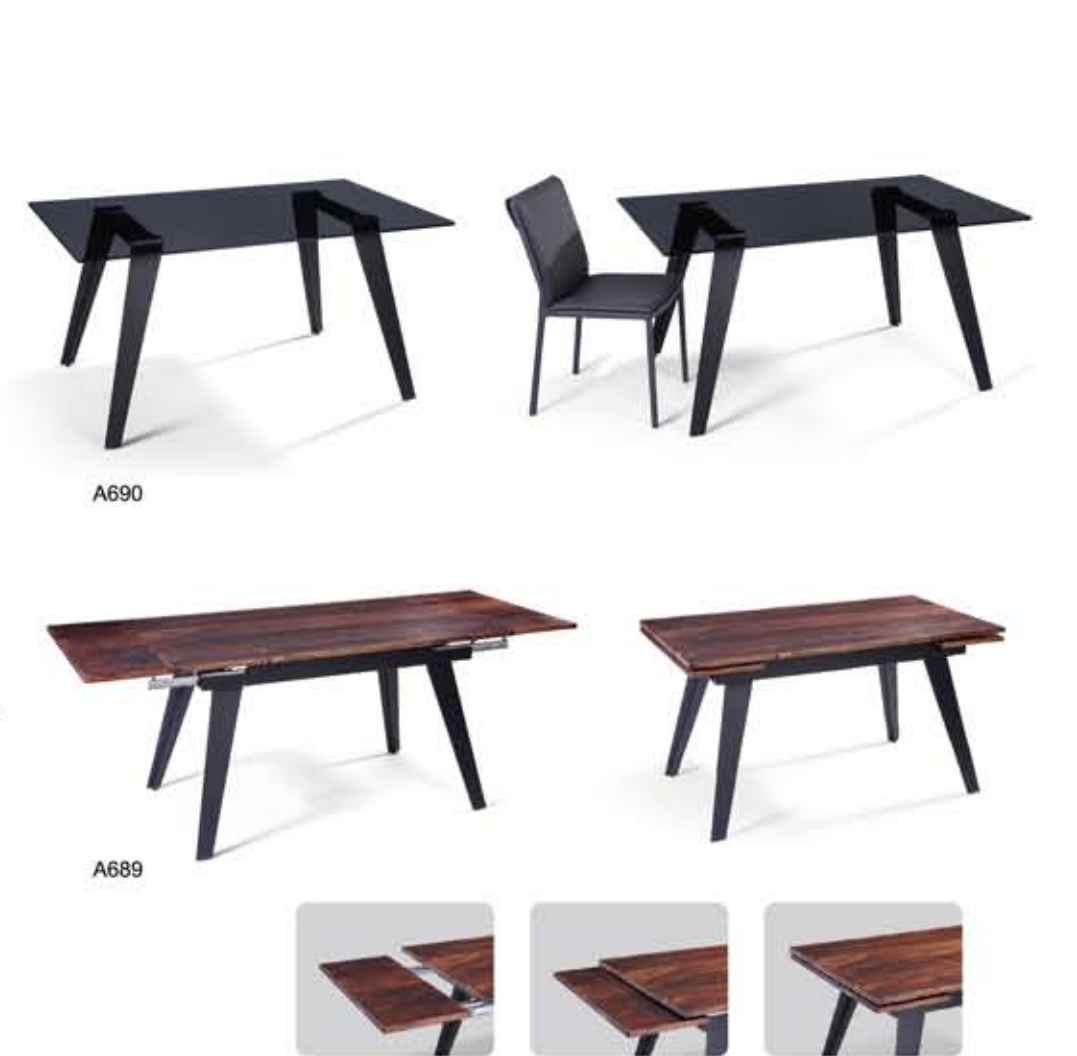

A690

A689

Our modern furnitures are the perfect pieces to complete your look. From stylish chair to dining table, handy coffee and side tables, these ranges offer the best in clean, modern and fresh design to suit any interior. Go for fresh neutrals for a clean look, or choose a colourful piece to brighten up your look.

Onar way furniture offers a glamorous selection of leisure chair, armchairs, dining chairs, bar stools and ottomans that will dress up your look and provide a comfy yet elegant place to relax. Our products bring you a range of quality pieces for the living area, dining area as well as to your bedroom.

OUR MODERN FURNITURES